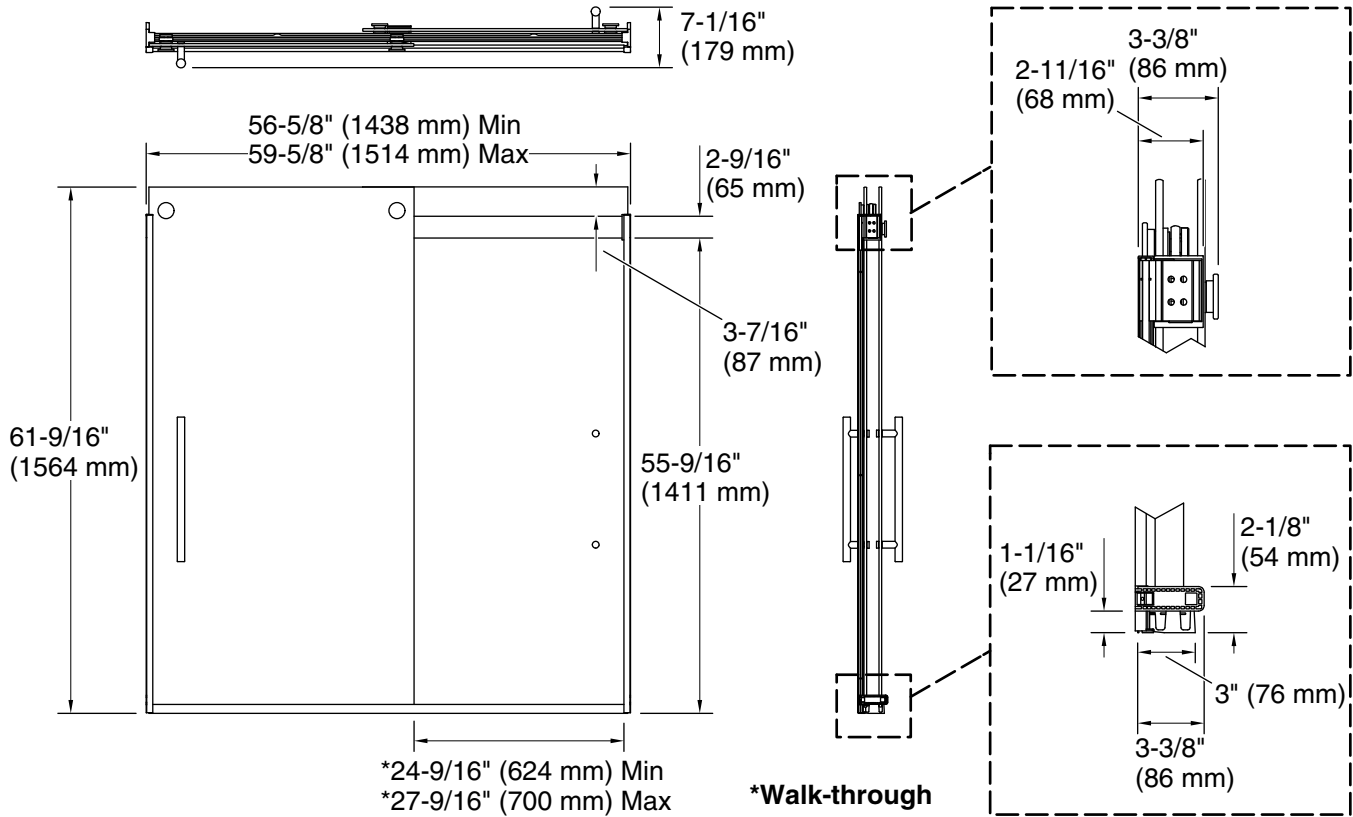

Technical Information

All product dimensions are nominal.

Installation type: For bath installation

Base-To-Wall 1/2" (13 mm)

Radius – Max:

Glass coating: CleanCoat+

Notes

Install this product according to the installation instructions.

The vertical opening should be a minimum of 64-1/2" (1639 mm) to allow for installation clearance.